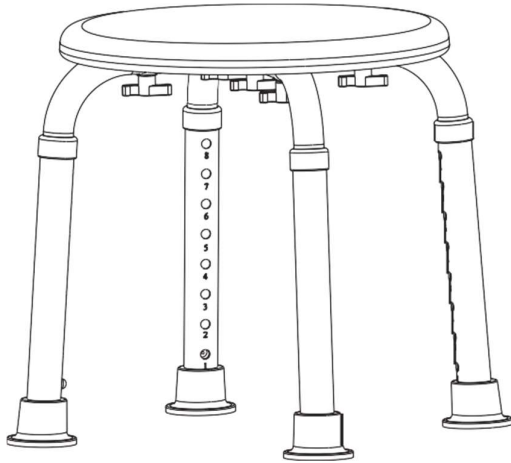

Thank you for your purchase!

Adjustable Bath & Shower Stool

ASSEMBLY INSTRUCTIONS

Before You Begin:

Please identify all component parts and hardware pieces required before you begin.

Carefully remove all the components from the packaging and set aside for assembly.

Assemble on a soft surface to prevent scratching during assembly.

Caution:

Tighten all components securely before use. Failure to do so may result in personal injury. DO NOT use any sharp objects to open plastic wrapped components as damage to product or components may result.

PARTS

x1 plastic seat

x1 frame tube A

x1 frame tube B

x5 knobs

x5 arc gaskets

STEP

.....