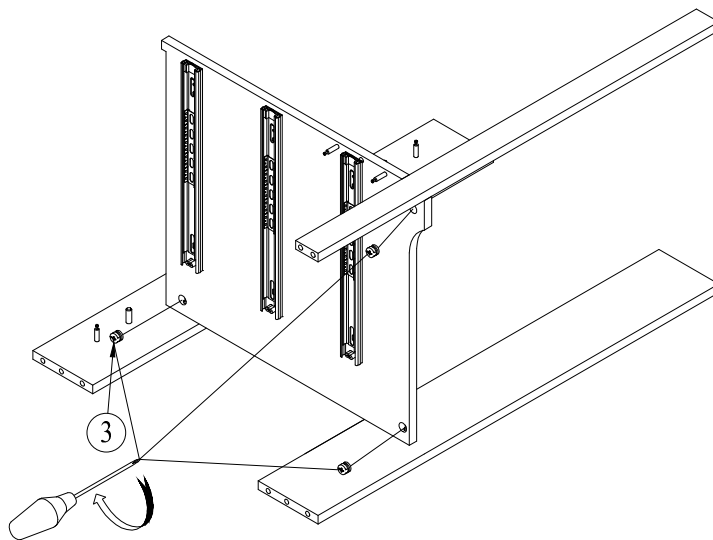

HARDWARE LIST

ITEM	DESCRIPTION	QTY	ITEM	DESCRIPTION	QTY
①	Ø8*30mm WOOD DOWELS 	25 pcs	⑦	Ø35 Euro Hinge 	4 pcs
②	Ø6*34mm CAMLOCK 	42 pcs	⑧	L150mm Handle 	2 pcs
③	Ø15*9mm CAMLOCK 	42 pcs	⑨	L37mm Handle 	3 pcs
④	#4*50mm SCREW 	2 pcs	⑩	1/4"*25mm Bolt 	4 pcs
⑤	#3.5*15 SCREW 	24 pcs	⑪	1/4"*12mm Bolt 	3 pcs
⑥	20x18x14mm Shelf Pin 	4 pcs	⑫	#4*28mm SCREW 	12 pcs

TOOLS REQUIRED (Not Included)

Silicone
Sealant

Level

Phillips
Screwdriver

Clean rag

INSTALLATION

STEP 1

STEP 2

STEP 3

③

Ø15*9mm
CAMLOCK
3pcs

STEP 4

③ Ø15*9mm
CAMLOCK
3pcs

④ #4*50mm
SCREW
2pcs

① Ø8*30mm
WOOD DOWELS
3pcs

STEP 5