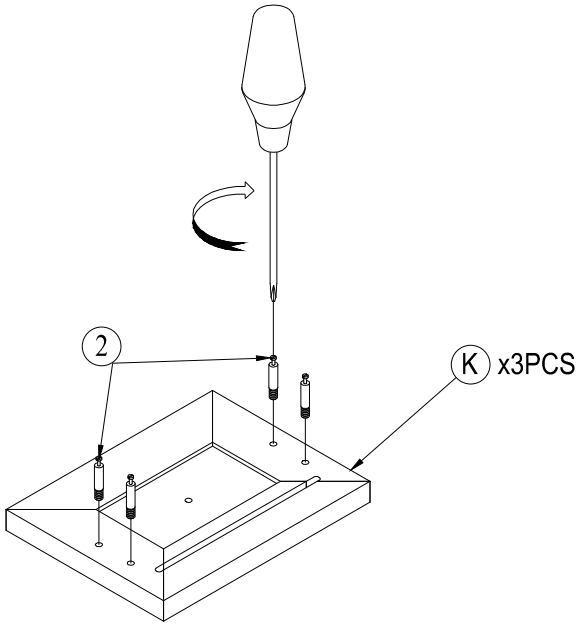

Ø35
Euro Hinge
4pcs

STEP 10

5

#3.5*15
SCREW
16 pcs

STEP 11

② Ø6*34mm
CAMLOCK
12pcs

STEP 12

⑫ #4*28mm
SCREW
12pcs

STEP 13

STEP 14

③ Ø15*9mm
CAMLOCK
12pcs

STEP 15

NOTE : Drawers are removable

STEP 16

6

20x18x14mm
Shelf Pin
4pcs

STEP 17

NOTE : Shelf is adjustable

STEP 18

8

L148mm
Handle
2pcs

10

1/4"*25mm
Bolt
4pcs

STEP 19