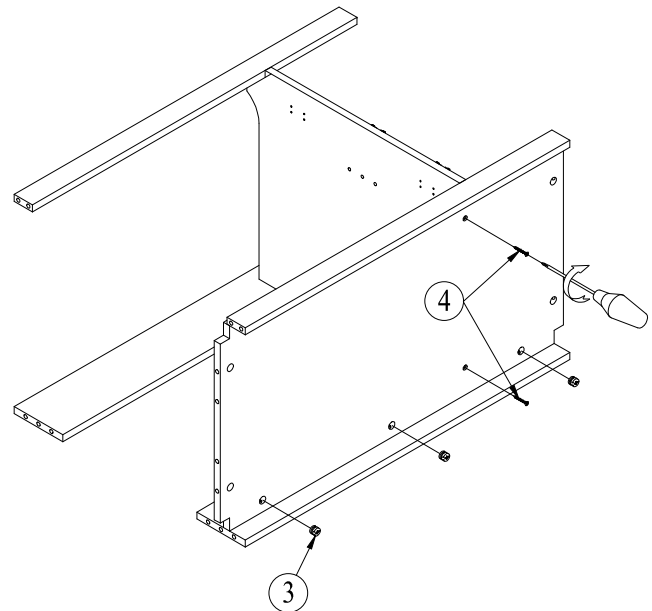

HARDWARE LIST

ITEM	DESCRIPTION	QTY	ITEM	DESCRIPTION	QTY
①	Ø8*30mm WOOD DOWELS 	25 pcs	⑦	Ø35 Euro Hinge 	4 pcs
②	Ø6*34mm CAMLOCK 	42 pcs	⑧	L150mm Handle 	2 pcs
③	Ø15*9mm CAMLOCK 	42 pcs	⑨	L37mm Handle 	3 pcs
④	#4*50mm SCREW 	2 pcs	⑩	1/4"*25mm Bolt 	4 pcs
⑤	#3.5*15 SCREW 	24 pcs	⑪	1/4"*12mm Bolt 	3 pcs
⑥	20x18x14mm Shelf Pin 	4 pcs	⑫	#4*28mm SCREW 	12 pcs

STEP 3

③

Ø15*9mm
CAMLOCK
3pcs

STEP 4

③ Ø15*9mm
CAMLOCK
3pcs

④ #4*50mm
SCREW
2pcs

① Ø8*30mm
WOOD DOWELS
3pcs

STEP 5