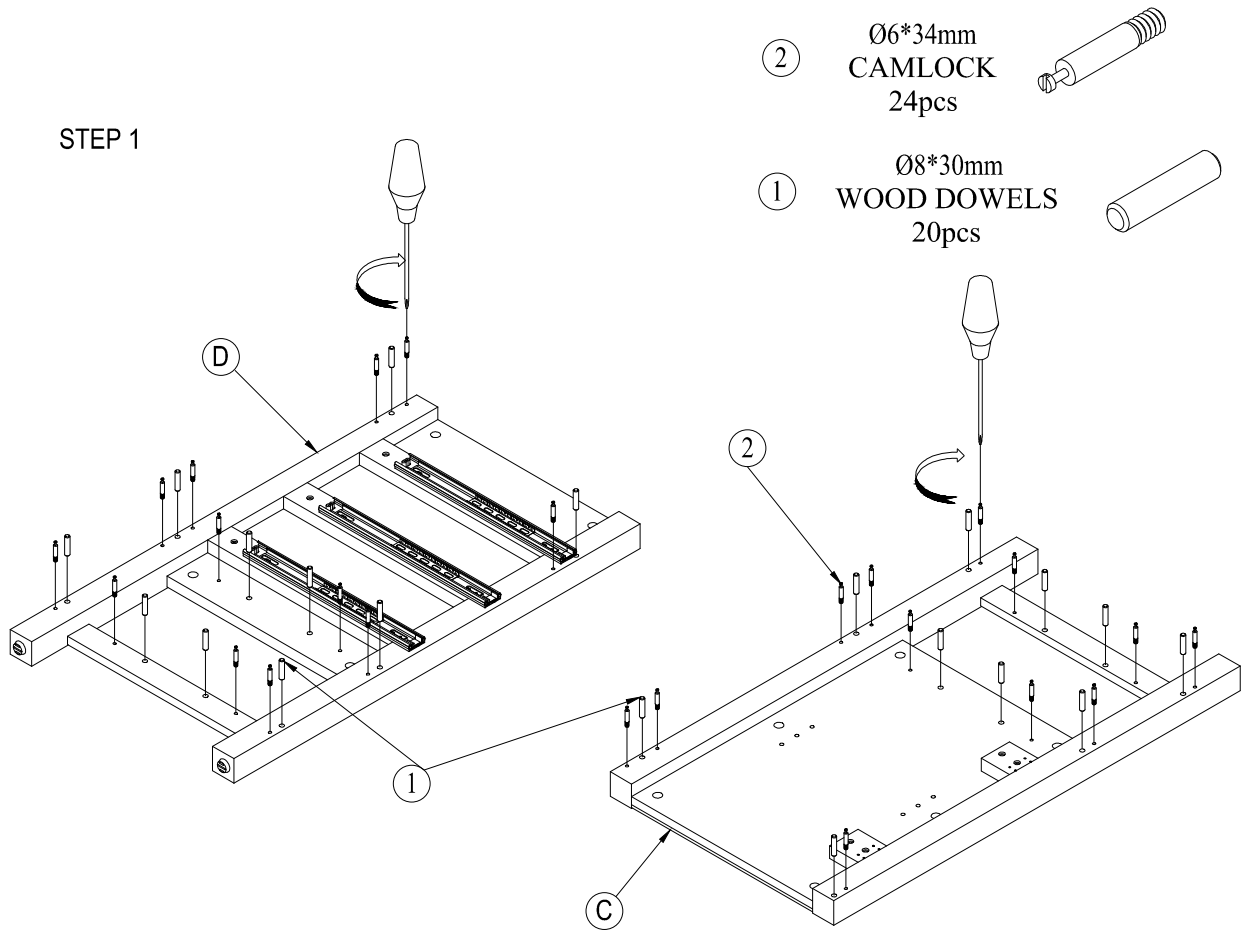

HARDWARE LIST

ITEM	DESCRIPTION	QTY	ITEM	DESCRIPTION	QTY
①	Ø8*30mm WOOD DOWELS 	25 pcs	⑦	Ø35 Euro Hinge 	4 pcs
②	Ø6*34mm CAMLOCK 	42 pcs	⑧	L150mm Handle 	2 pcs
③	Ø15*9mm CAMLOCK 	42 pcs	⑨	L37mm Handle 	3 pcs
④	#4*50mm SCREW 	2 pcs	⑩	1/4"*25mm Bolt 	4 pcs
⑤	#3.5*15 SCREW 	24 pcs	⑪	1/4"*12mm Bolt 	3 pcs
⑥	20x18x14mm Shelf Pin 	4 pcs	⑫	#4*28mm SCREW 	12 pcs

TOOLS REQUIRED (Not Included)

Silicone
Sealant

Level

Phillips
Screwdriver

Clean rag

INSTALLATION

STEP 1

STEP 2

STEP 3

③

Ø15*9mm
CAMLOCK
3pcs

STEP 4

③ Ø15*9mm
CAMLOCK
3pcs

④ #4*50mm
SCREW
2pcs

① Ø8*30mm
WOOD DOWELS
3pcs

STEP 5