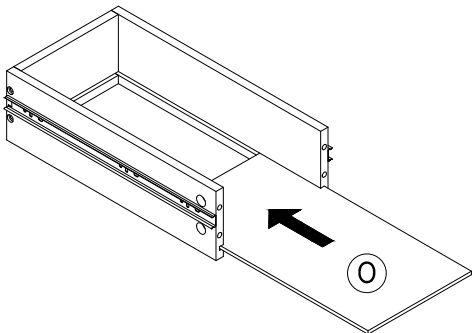

Ø35
Euro Hinge
4pcs

STEP 10

5

#3.5*15
SCREW
16 pcs

STEP 11

② Ø6*34mm
CAMLOCK
12pcs

STEP 12

⑫ #4*28mm
SCREW
12pcs

STEP 13

STEP 14

③ Ø15*9mm
CAMLOCK
12pcs

STEP 15

NOTE : Drawers are removable

STEP 16

6

20x18x14mm
Shelf Pin
4pcs