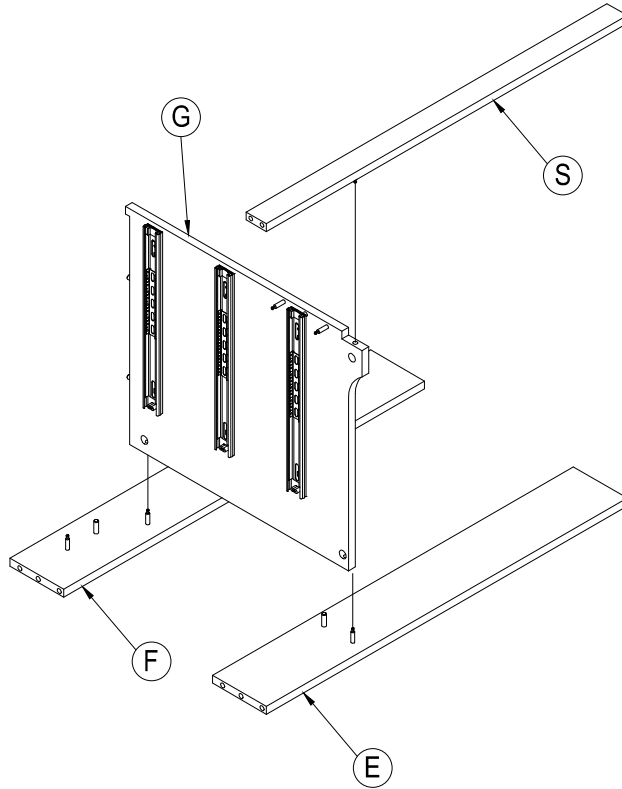

HARDWARE LIST

ITEM	DESCRIPTION	QTY	ITEM	DESCRIPTION	QTY
①	Ø8*30mm WOOD DOWELS 	25 pcs	⑦	Ø35 Euro Hinge 	4 pcs
②	Ø6*34mm CAMLOCK 	42 pcs	⑧	L150mm Handle 	2 pcs
③	Ø15*9mm CAMLOCK 	42 pcs	⑨	L37mm Handle 	3 pcs
④	#4*50mm SCREW 	2 pcs	⑩	1/4"*25mm Bolt 	4 pcs
⑤	#3.5*15 SCREW 	24 pcs	⑪	1/4"*12mm Bolt 	3 pcs
⑥	20x18x14mm Shelf Pin 	4 pcs	⑫	#4*28mm SCREW 	12 pcs

TOOLS REQUIRED (Not Included)

Silicone
Sealant

Level

Phillips
Screwdriver

Clean rag

INSTALLATION

STEP 1

STEP 2

STEP 3

③

Ø15*9mm
CAMLOCK
3pcs

STEP 4

③ Ø15*9mm
CAMLOCK
3pcs

④ #4*50mm
SCREW
2pcs

① Ø8*30mm
WOOD DOWELS
3pcs

STEP 5