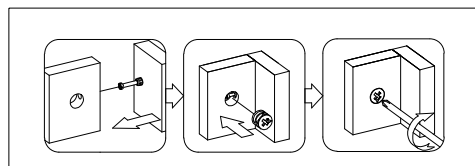

③

Ø15*9mm
CAMLOCK
3pcs