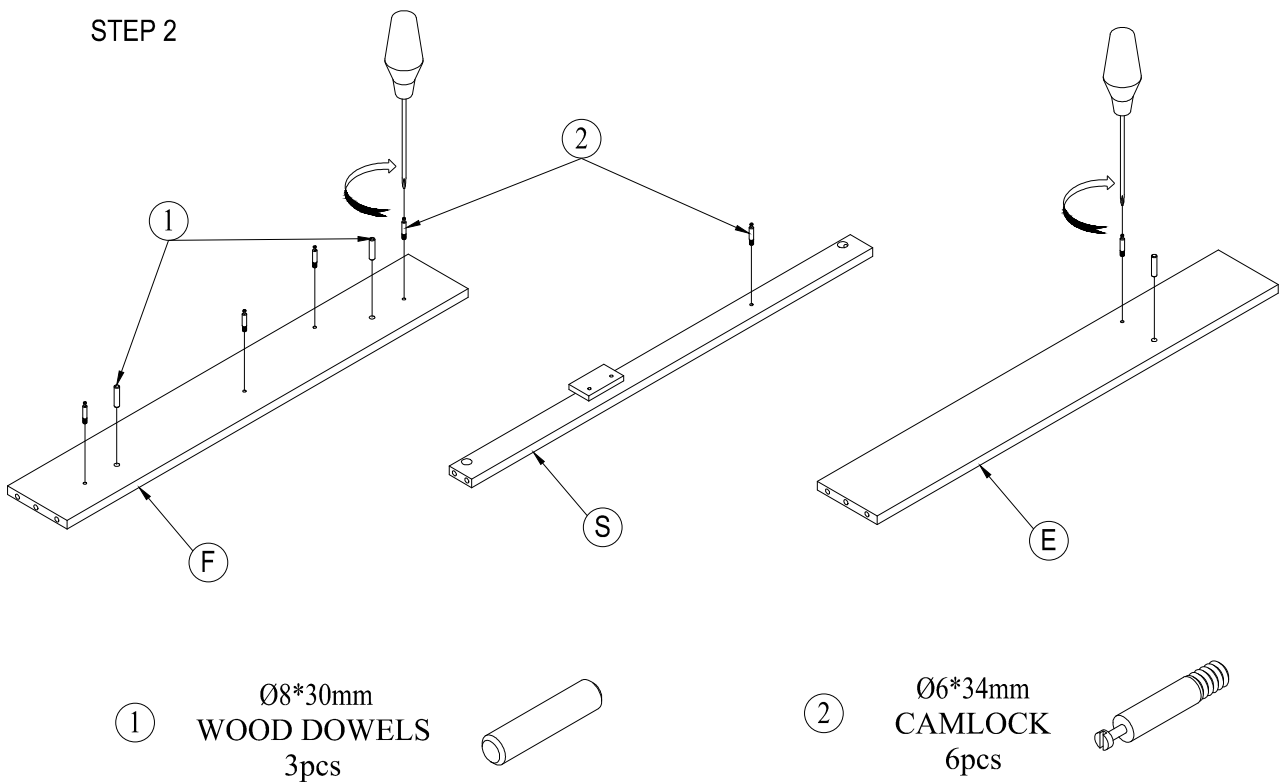

HARDWARE LIST

ITEM	DESCRIPTION	QTY	ITEM	DESCRIPTION	QTY
①	Ø8*30mm WOOD DOWELS 	25 pcs	⑦	Ø35 Euro Hinge 	4 pcs
②	Ø6*34mm CAMLOCK 	42 pcs	⑧	L150mm Handle 	2 pcs
③	Ø15*9mm CAMLOCK 	42 pcs	⑨	L37mm Handle 	3 pcs
④	#4*50mm SCREW 	2 pcs	⑩	1/4"*25mm Bolt 	4 pcs
⑤	#3.5*15 SCREW 	24 pcs	⑪	1/4"*12mm Bolt 	3 pcs
⑥	20x18x14mm Shelf Pin 	4 pcs	⑫	#4*28mm SCREW 	12 pcs

TOOLS REQUIRED (Not Included)

Silicone
Sealant

Level

Phillips
Screwdriver

Clean rag

INSTALLATION

STEP 1

STEP 2

STEP 3

③

Ø15*9mm
CAMLOCK
3pcs

STEP 4

③ Ø15*9mm
CAMLOCK
3pcs

④ #4*50mm
SCREW
2pcs

① Ø8*30mm
WOOD DOWELS
3pcs

STEP 5