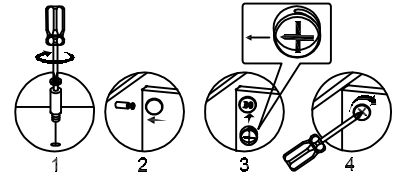

NAN-JN-2542B3-GG

PARTS

FITTINGS CHECKLIST

<p>(A)</p>  <p>M6x35X6</p>	<p>(B)</p>  <p>M6x30X24</p>	<p>(C)</p>  <p>X24</p>
<p>(D)</p>  <p>X24</p>	 <p>X1</p>	

1

Screw	
(C)	6PCS
(D)	6PCS

2

Screw	
(C)	18PCS
(D)	18PCS

3

Screw

A M6X35MM

6PCS

4

Screw

B M6X30MM

24PCS