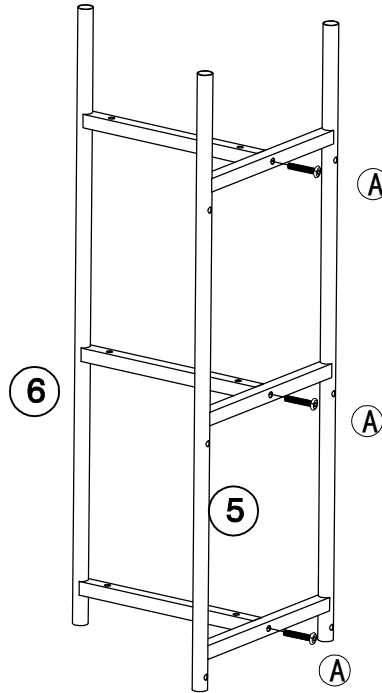

NAN-JN-2542B3-GG

PARTS

FITTINGS CHECKLIST

<p>(A)</p>  <p>M6x35X6</p>	<p>(B)</p>  <p>M6x30X24</p>	<p>(C)</p>  <p>X24</p>
<p>(D)</p>  <p>X24</p>	 <p>X1</p>	

1

Screw	
(C)	6PCS
(D)	6PCS

2

Screw	
(C)	18PCS
(D)	18PCS

3

Screw

A M6X35MM

6PCS

4

Screw

B M6X30MM

24PCS