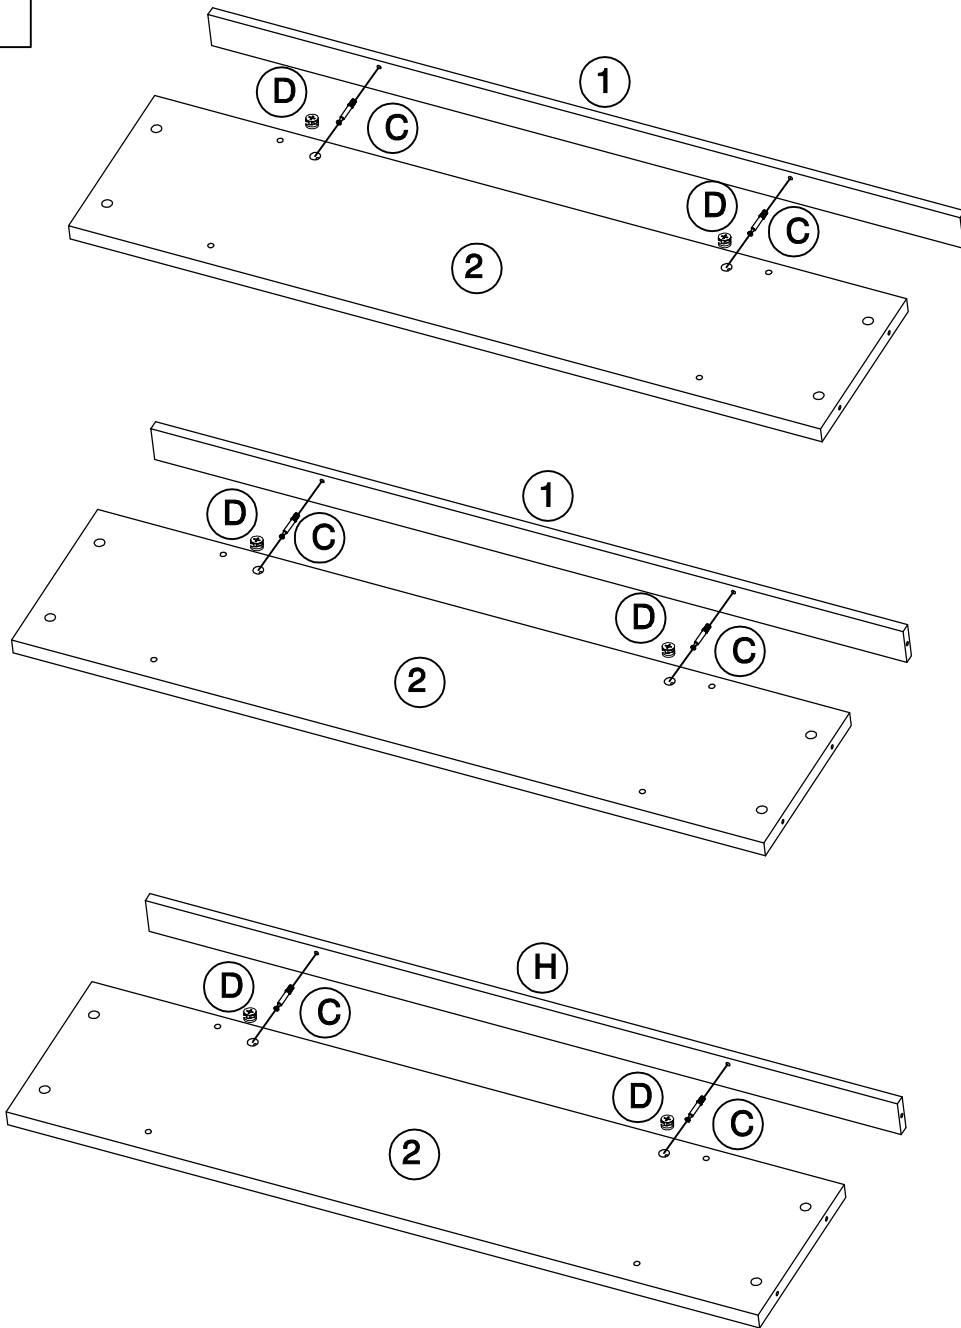

NAN-JN-2542B3-GG

PARTS

FITTINGS CHECKLIST

<p>(A)</p>  <p>M6x35X6</p>	<p>(B)</p>  <p>M6x30X24</p>	<p>(C)</p>  <p>X24</p>
<p>(D)</p>  <p>X24</p>	 <p>X1</p>	

1

Screw	
(C)	6PCS
(D)	6PCS

2

Screw	
(C)	18PCS
(D)	18PCS

3

Screw

A M6X35MM

6PCS

4

Screw

B M6X30MM

24PCS