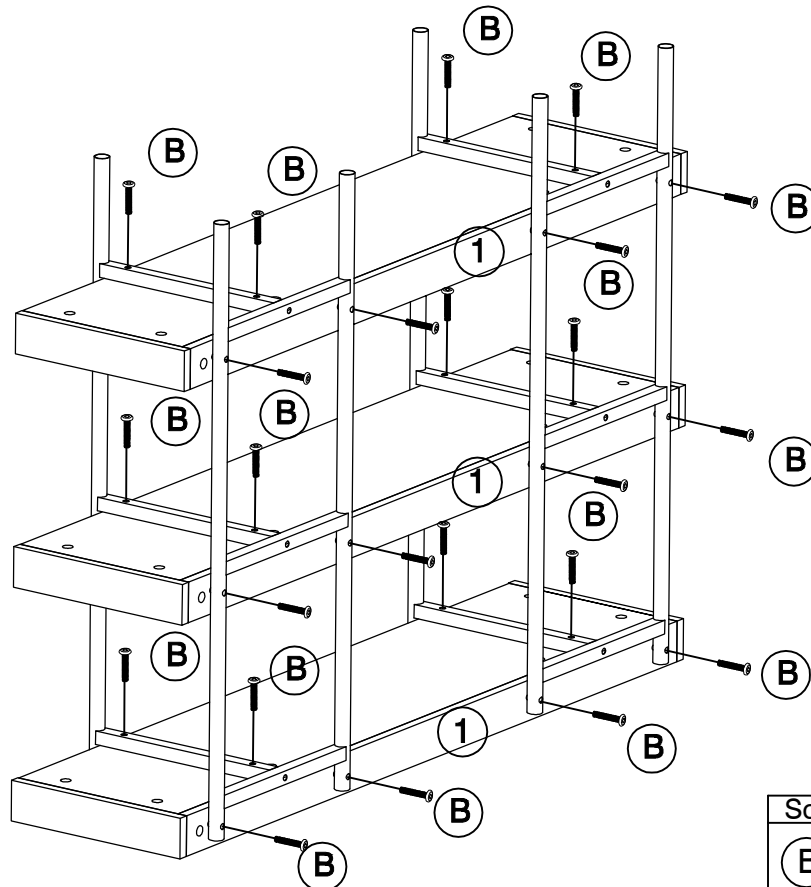

NAN-JN-2542B3-GG

PARTS

FITTINGS CHECKLIST

<p>(A)</p>  <p>M6x35X6</p>	<p>(B)</p>  <p>M6x30X24</p>	<p>(C)</p>  <p>X24</p>
<p>(D)</p>  <p>X24</p>	 <p>X1</p>	

1

Screw	
(C)	6PCS
(D)	6PCS

2

Screw	
(C)	18PCS
(D)	18PCS

3

Screw

A M6X35MM

6PCS

4

Screw

B M6X30MM

24PCS