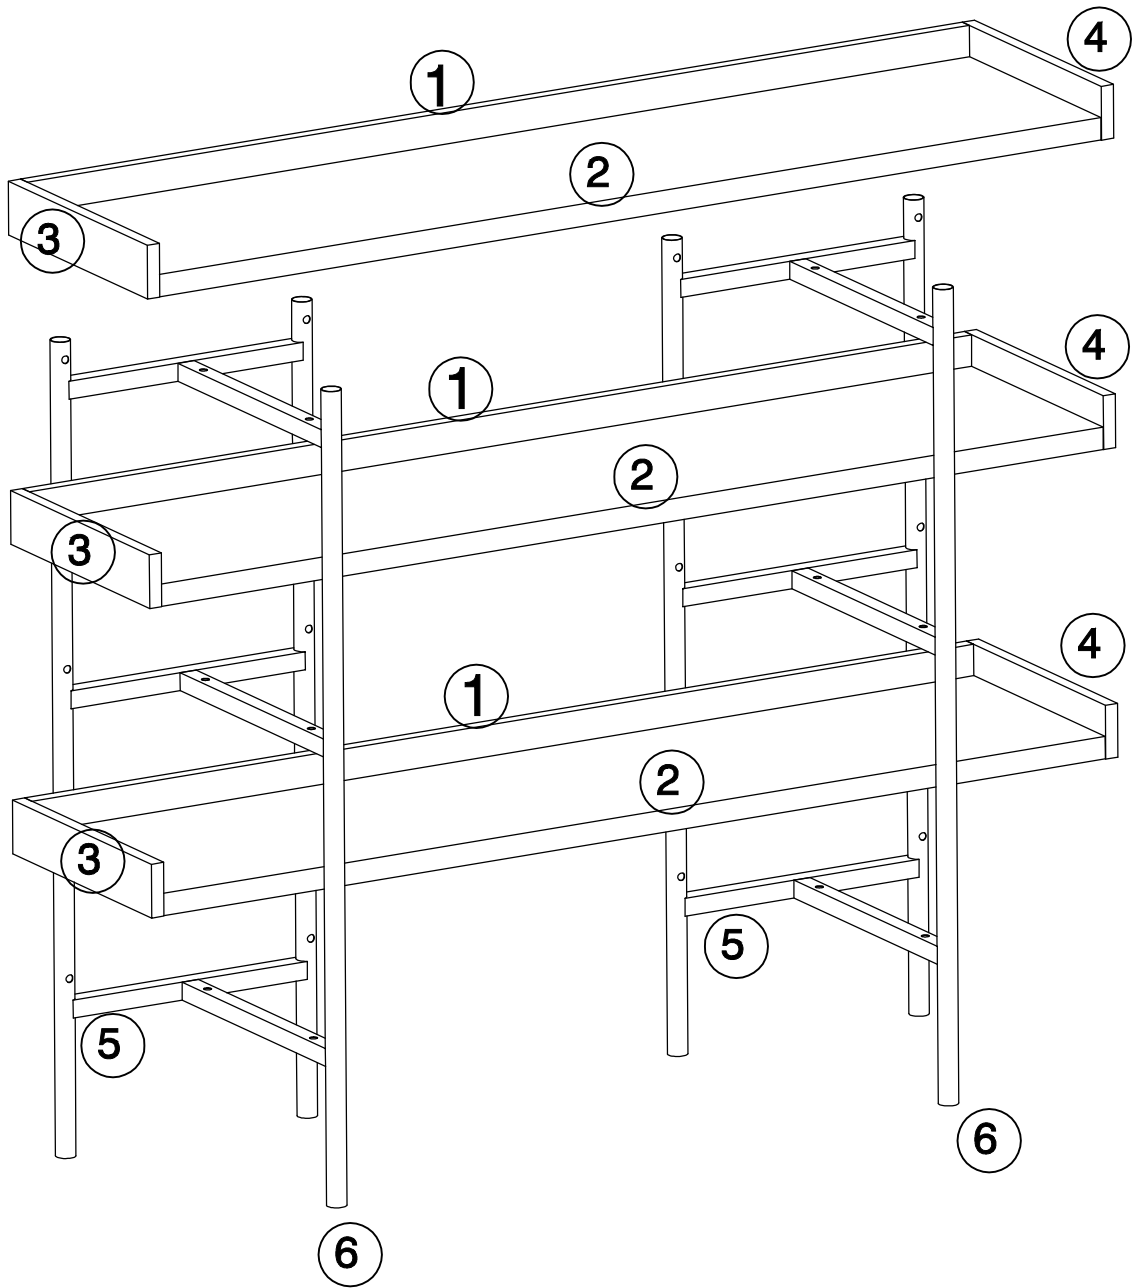

NAN-JN-2542B3-GG

PARTS

FITTINGS CHECKLIST

<p>(A)</p>  <p>M6x35X6</p>	<p>(B)</p>  <p>M6x30X24</p>	<p>(C)</p>  <p>X24</p>
<p>(D)</p>  <p>X24</p>	 <p>X1</p>	

1

Screw	
(C)	6PCS
(D)	6PCS

2

Screw	
(C)	18PCS
(D)	18PCS

3

Screw

A M6X35MM

6PCS

4

Screw

B M6X30MM

24PCS