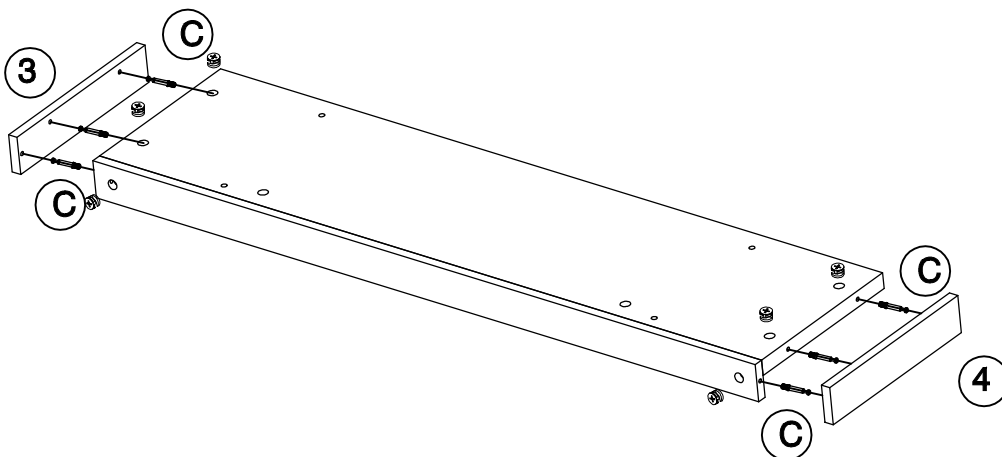

NAN-JN-2542B3-GG

PARTS

FITTINGS CHECKLIST

<p>(A)</p>  <p>M6x35X6</p>	<p>(B)</p>  <p>M6x30X24</p>	<p>(C)</p>  <p>X24</p>
<p>(D)</p>  <p>X24</p>	 <p>X1</p>	

1

Screw	
(C)	6PCS
(D)	6PCS

2

Screw	
(C)	18PCS
(D)	18PCS

3

Screw

A M6X35MM

6PCS

4

Screw

B M6X30MM

24PCS